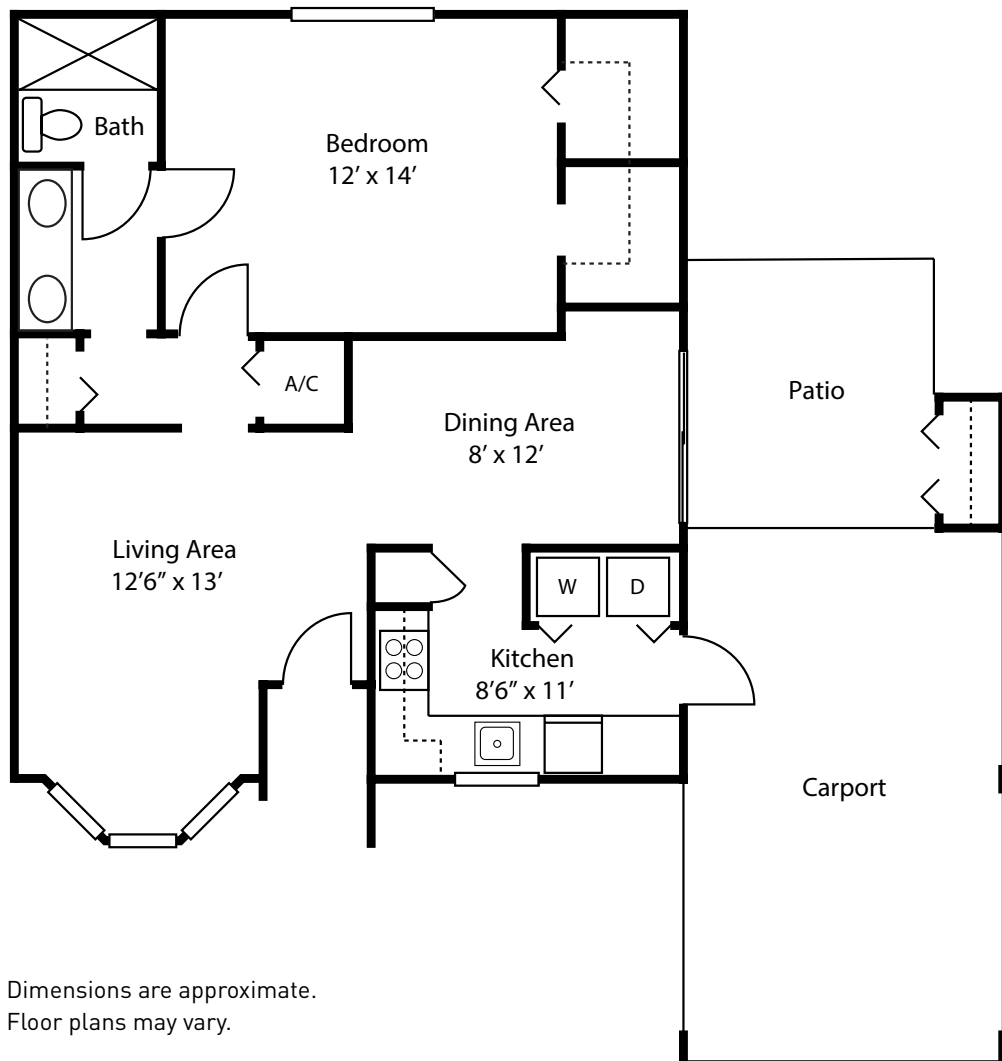

ONE BEDROOM - PHASE I

One Bath • 850 Sq. Ft.

501 E. Larkspur Street
Victoria, TX 77904

CopperfieldVillage.com

Dimensions are approximate.
Floor plans may vary.

ONE BEDROOM - PHASE II

One Bath • 1,050 Sq. Ft.

501 E. Larkspur Street
Victoria, TX 77904

CopperfieldVillage.com

Dimensions are approximate.
Floor plans may vary.

TWO BEDROOM - PHASE I

Two Bath • 1,050 Sq. Ft.

501 E. Larkspur Street
Victoria, TX 77904

CopperfieldVillage.com

Dimensions are approximate.
Floor plans may vary.

ONE BEDROOM - PHASE III

One Bath • 1,112 Sq. Ft.

501 E. Larkspur Street
Victoria, TX 77904

CopperfieldVillage.com

Dimensions are approximate.
Floor plans may vary.

TWO BEDROOM - PHASE II & III

Two Bath • 1,250 Sq. Ft.

501 E. Larkspur Street
Victoria, TX 77904

CopperfieldVillage.com

Dimensions are approximate.
Floor plans may vary.