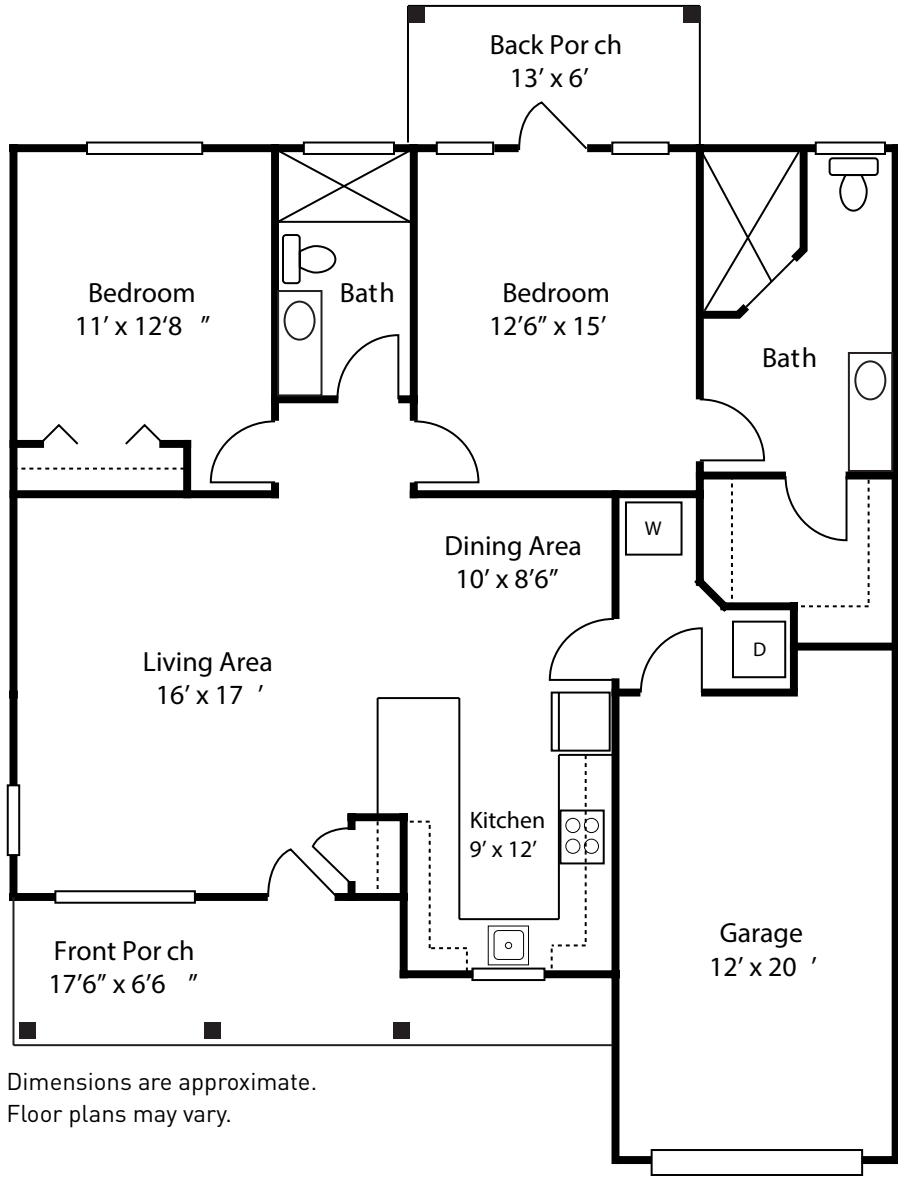

ONE BEDROOM - PHASE I

One Bath • 850 Sq. Ft.

501 E. Larkspur Street
Victoria, TX 77904

CopperfieldVillage.com

Dimensions are approximate.
Floor plans may vary.

ONE BEDROOM - PHASE II

One Bath • 1,050 Sq. Ft.

501 E. Larkspur Street
Victoria, TX 77904

CopperfieldVillage.com

Dimensions are approximate.
Floor plans may vary.

TWO BEDROOM - PHASE I

Two Bath • 1,050 Sq. Ft.

501 E. Larkspur Street
Victoria, TX 77904

CopperfieldVillage.com

Dimensions are approximate.
Floor plans may vary.

ONE BEDROOM - PHASE III

One Bath • 1,112 Sq. Ft.

501 E. Larkspur Street
Victoria, TX 77904

CopperfieldVillage.com

Dimensions are approximate.
Floor plans may vary.

TWO BEDROOM - PHASE II & III

Two Bath • 1,250 Sq. Ft.

501 E. Larkspur Street
Victoria, TX 77904

CopperfieldVillage.com

Dimensions are approximate.
Floor plans may vary.