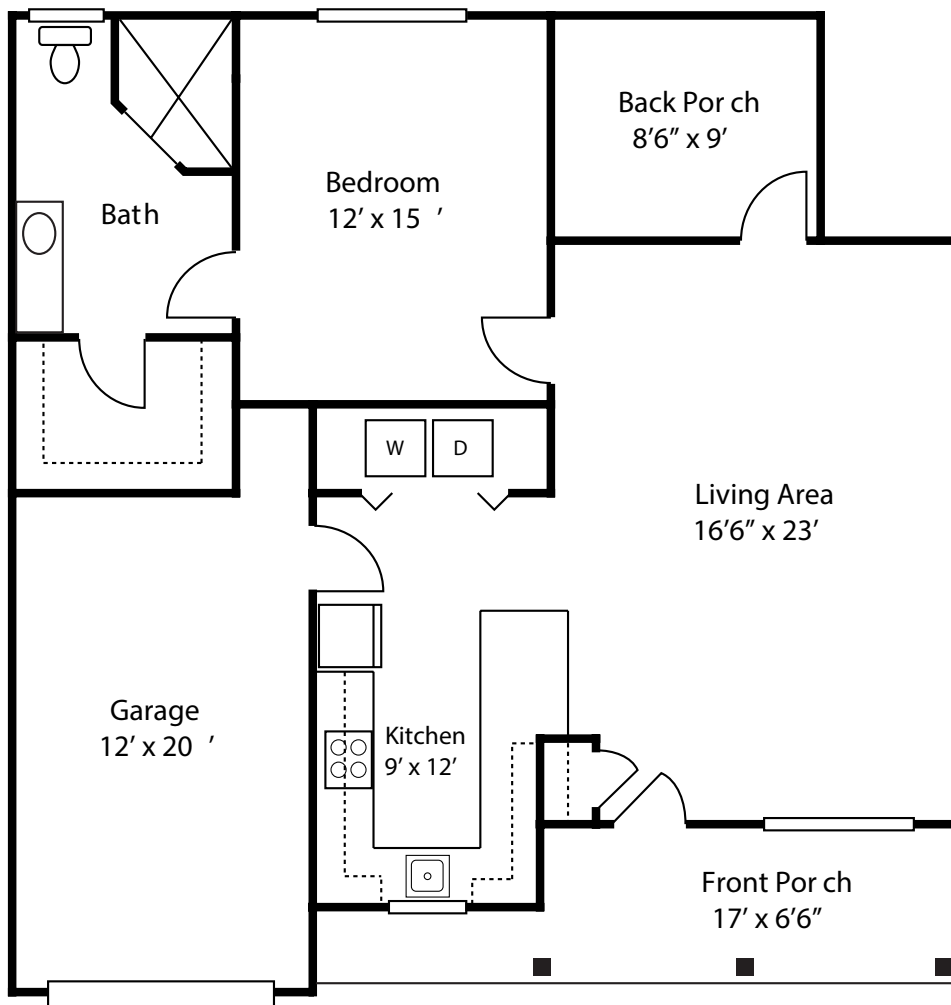

ONE BEDROOM - PHASE I

One Bath • 850 Sq. Ft.

501 E. Larkspur Street
Victoria, TX 77904

CopperfieldVillage.com

Dimensions are approximate.
Floor plans may vary.

ONE BEDROOM - PHASE II

One Bath • 1,050 Sq. Ft.

501 E. Larkspur Street
Victoria, TX 77904

CopperfieldVillage.com

Dimensions are approximate.
Floor plans may vary.

TWO BEDROOM - PHASE I

Two Bath • 1,050 Sq. Ft.

501 E. Larkspur Street
Victoria, TX 77904

CopperfieldVillage.com

Dimensions are approximate.
Floor plans may vary.

ONE BEDROOM - PHASE III

One Bath • 1,112 Sq. Ft.

501 E. Larkspur Street
Victoria, TX 77904

CopperfieldVillage.com

Dimensions are approximate.
Floor plans may vary.

TWO BEDROOM - PHASE II & III

Two Bath • 1,250 Sq. Ft.

501 E. Larkspur Street
Victoria, TX 77904

CopperfieldVillage.com

Dimensions are approximate.
Floor plans may vary.