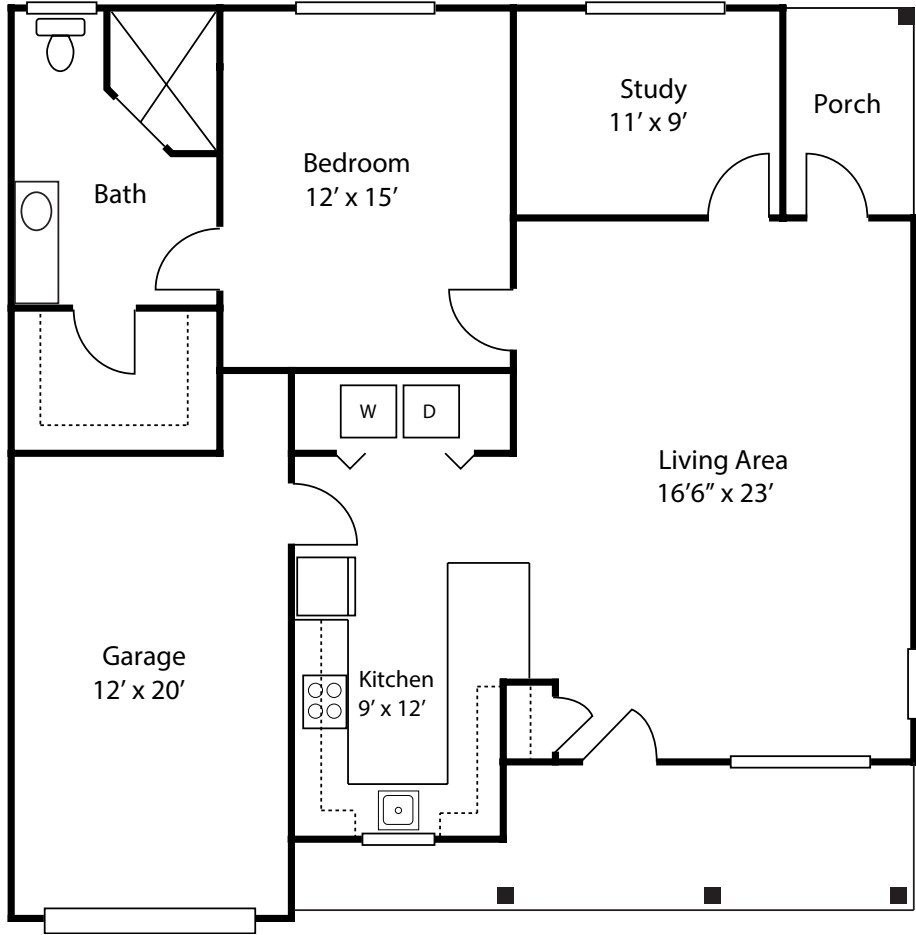

ONE BEDROOM - PHASE I

One Bath • 850 Sq. Ft.

501 E. Larkspur Street
Victoria, TX 77904

CopperfieldVillage.com

Dimensions are approximate.
Floor plans may vary.

ONE BEDROOM - PHASE II

One Bath • 1,050 Sq. Ft.

501 E. Larkspur Street
Victoria, TX 77904

CopperfieldVillage.com

Dimensions are approximate.
Floor plans may vary.

TWO BEDROOM - PHASE I

Two Bath • 1,050 Sq. Ft.

501 E. Larkspur Street
Victoria, TX 77904

CopperfieldVillage.com

Dimensions are approximate.
Floor plans may vary.

ONE BEDROOM - PHASE III

One Bath • 1,112 Sq. Ft.

501 E. Larkspur Street
Victoria, TX 77904

CopperfieldVillage.com

Dimensions are approximate.
Floor plans may vary.

TWO BEDROOM - PHASE II & III

Two Bath • 1,250 Sq. Ft.

501 E. Larkspur Street
Victoria, TX 77904

CopperfieldVillage.com

Dimensions are approximate.
Floor plans may vary.