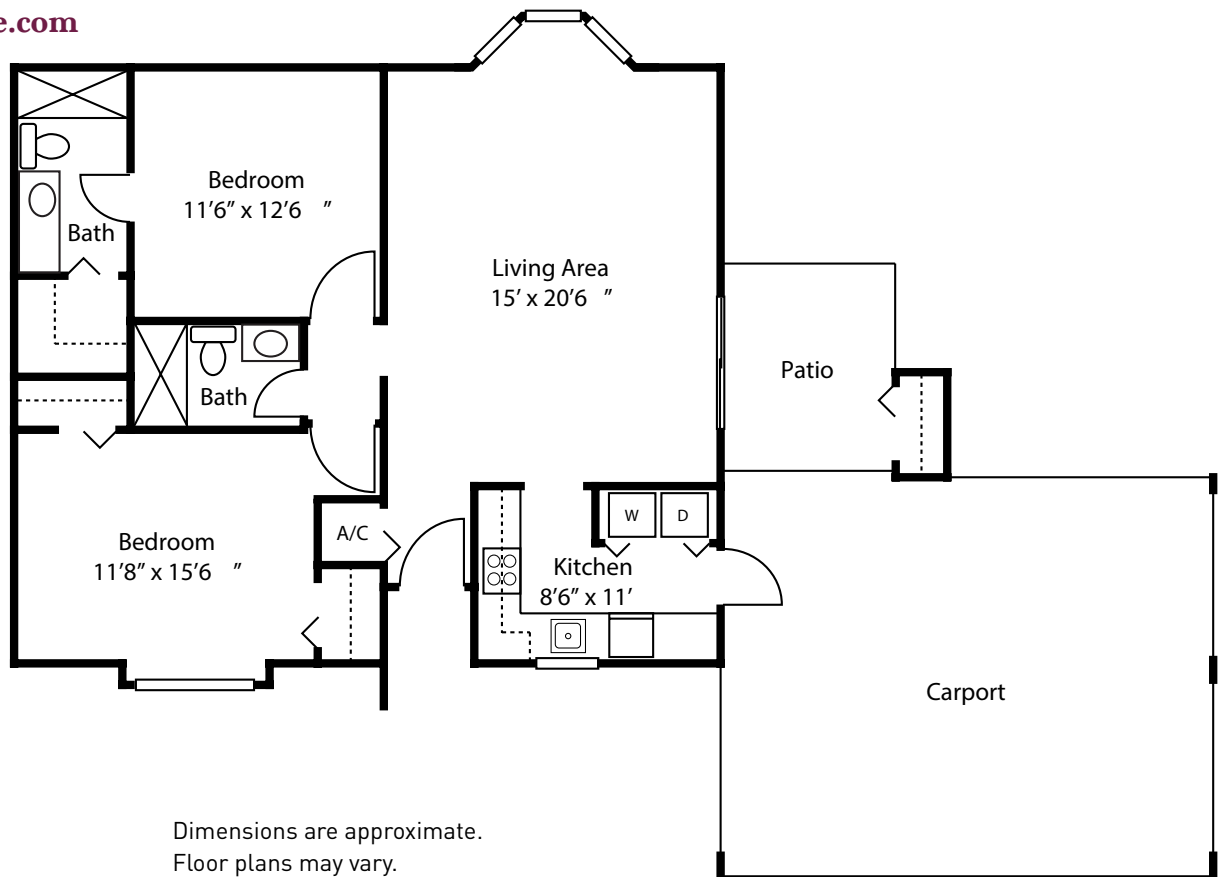

ONE BEDROOM - PHASE I

One Bath • 850 Sq. Ft.

501 E. Larkspur Street
Victoria, TX 77904

CopperfieldVillage.com

Dimensions are approximate.
Floor plans may vary.

ONE BEDROOM - PHASE II

One Bath • 1,050 Sq. Ft.

501 E. Larkspur Street
Victoria, TX 77904

CopperfieldVillage.com

Dimensions are approximate.
Floor plans may vary.

TWO BEDROOM - PHASE I

Two Bath • 1,050 Sq. Ft.

501 E. Larkspur Street
Victoria, TX 77904

CopperfieldVillage.com

Dimensions are approximate.
Floor plans may vary.

ONE BEDROOM - PHASE III

One Bath • 1,112 Sq. Ft.

501 E. Larkspur Street
Victoria, TX 77904

CopperfieldVillage.com

Dimensions are approximate.
Floor plans may vary.

TWO BEDROOM - PHASE II & III

Two Bath • 1,250 Sq. Ft.

501 E. Larkspur Street
Victoria, TX 77904

CopperfieldVillage.com

Dimensions are approximate.
Floor plans may vary.