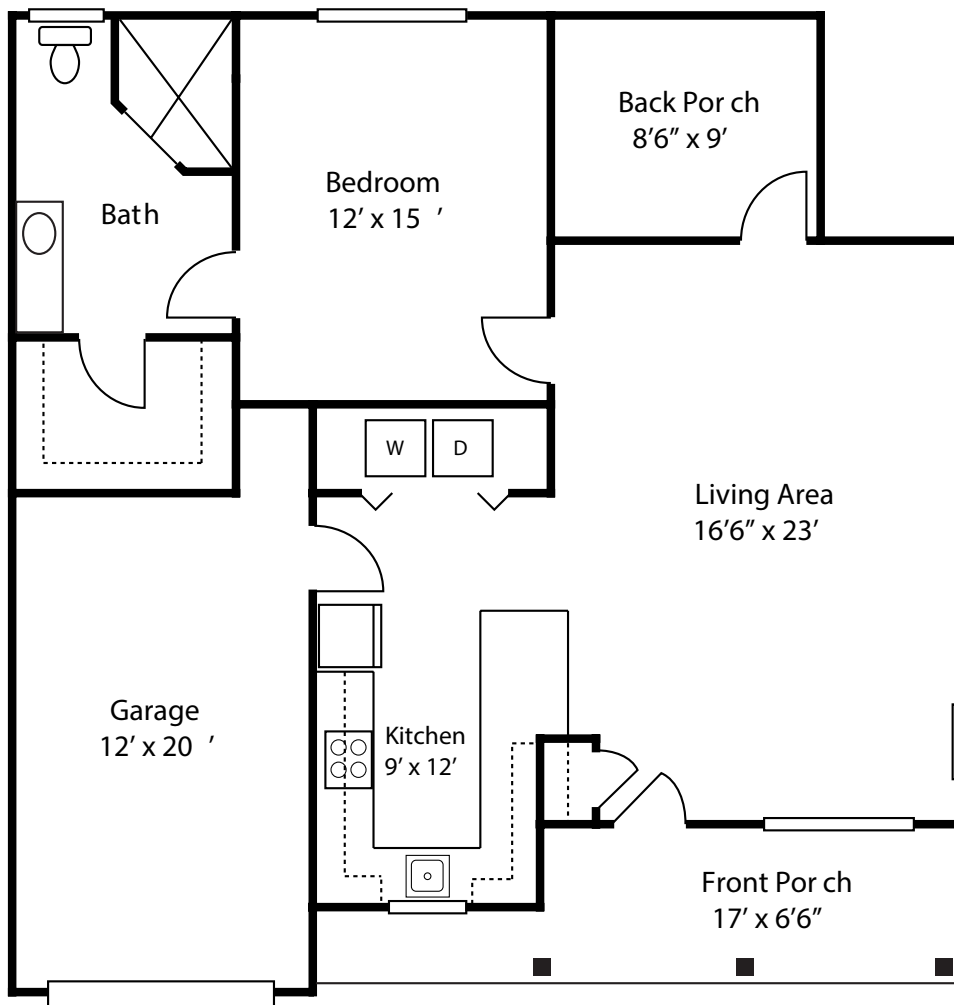

ONE BEDROOM - PHASE II

One Bath • 1,050 Sq. Ft.

501 E. Larkspur Street
Victoria, TX 77904

CopperfieldVillage.com

Dimensions are approximate.
Floor plans may vary.