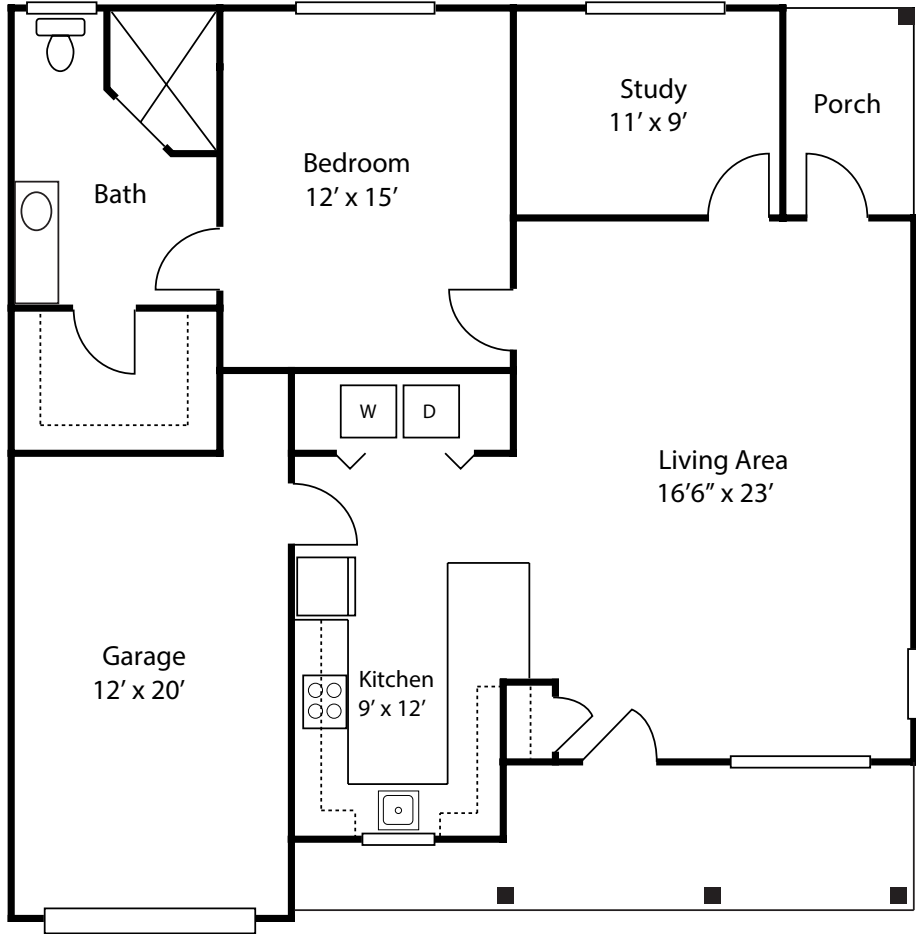

ONE BEDROOM - PHASE III

One Bath • 1,112 Sq. Ft.

501 E. Larkspur Street
Victoria, TX 77904

CopperfieldVillage.com

Dimensions are approximate.
Floor plans may vary.