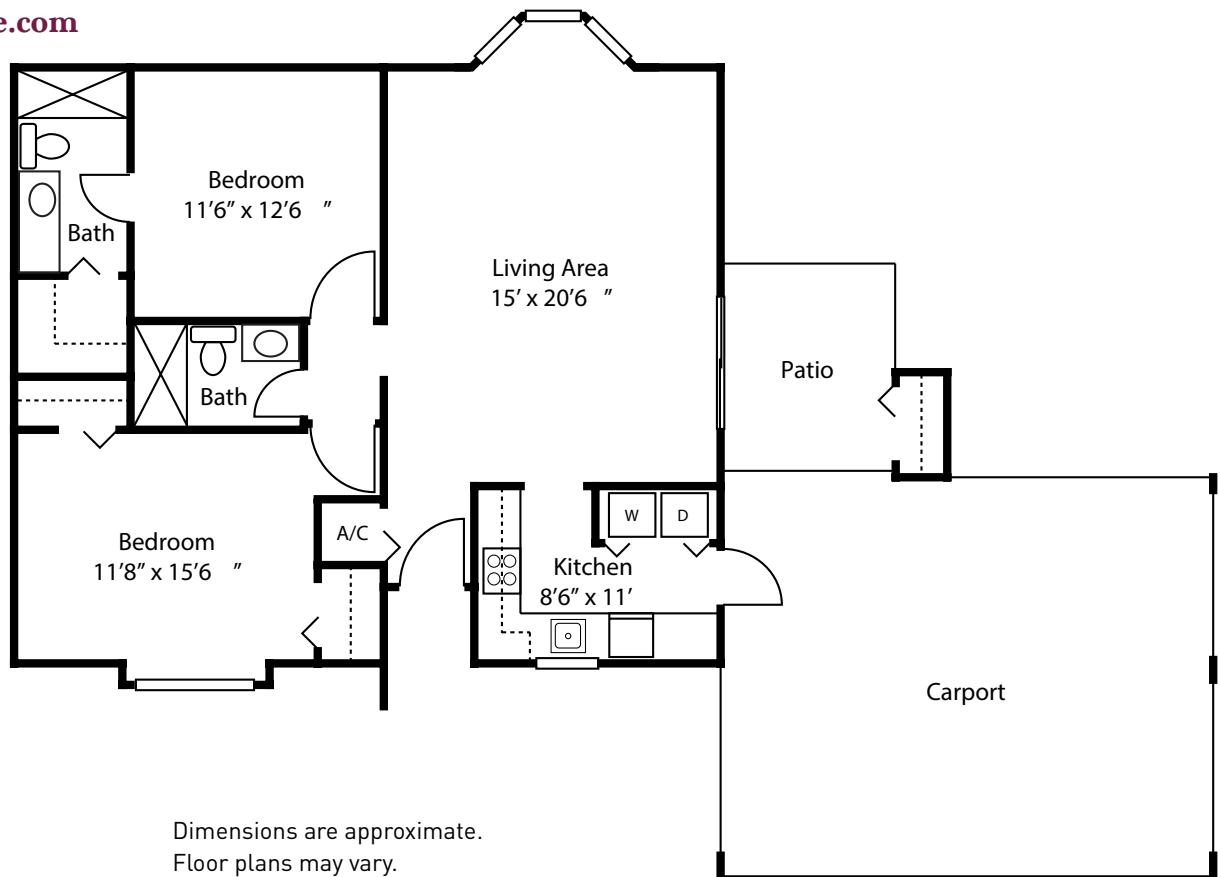

TWO BEDROOM - PHASE I

Two Bath • 1,050 Sq. Ft.

501 E. Larkspur Street  
Victoria, TX 77904

CopperfieldVillage.com

Dimensions are approximate.  
Floor plans may vary.