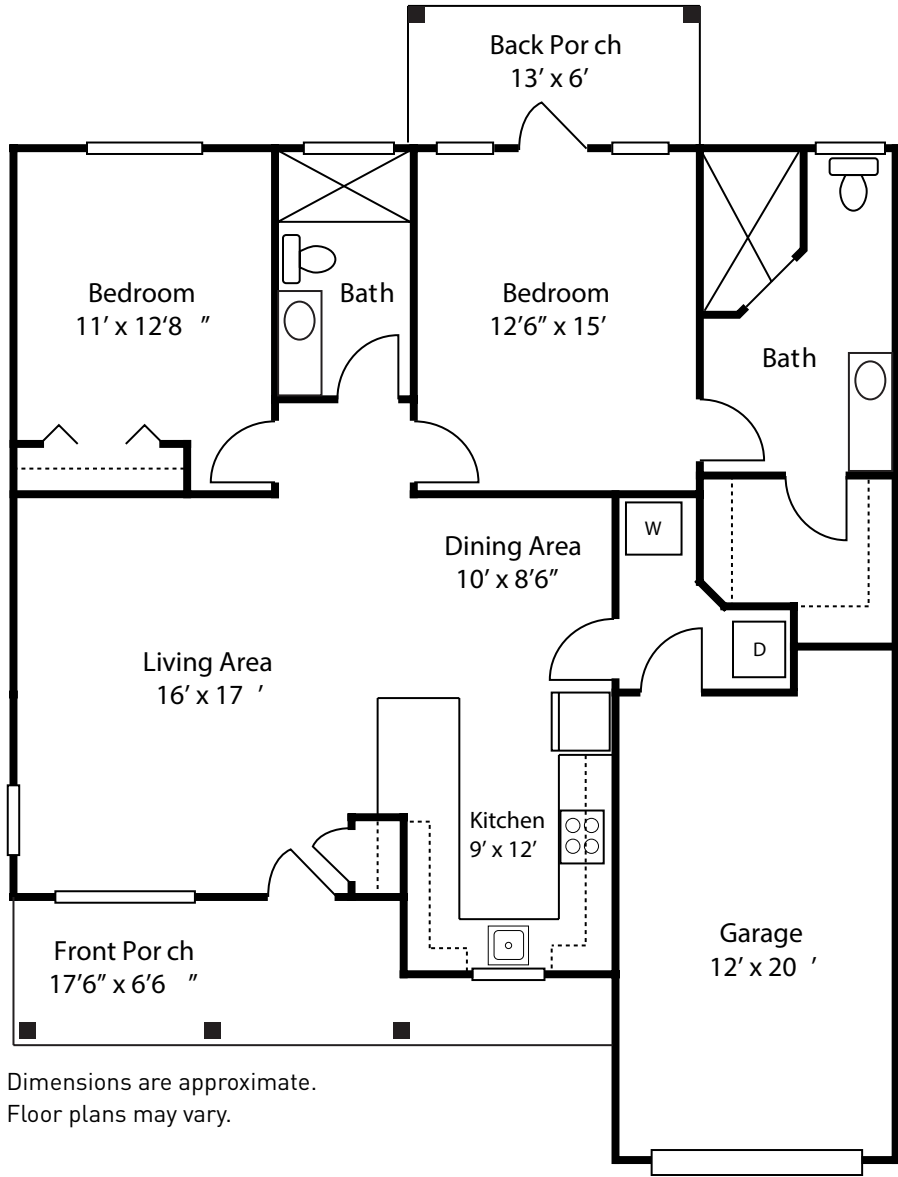

TWO BEDROOM - PHASE II & III

Two Bath • 1,250 Sq. Ft.

501 E. Larkspur Street  
Victoria, TX 77904

CopperfieldVillage.com

Dimensions are approximate.  
Floor plans may vary.